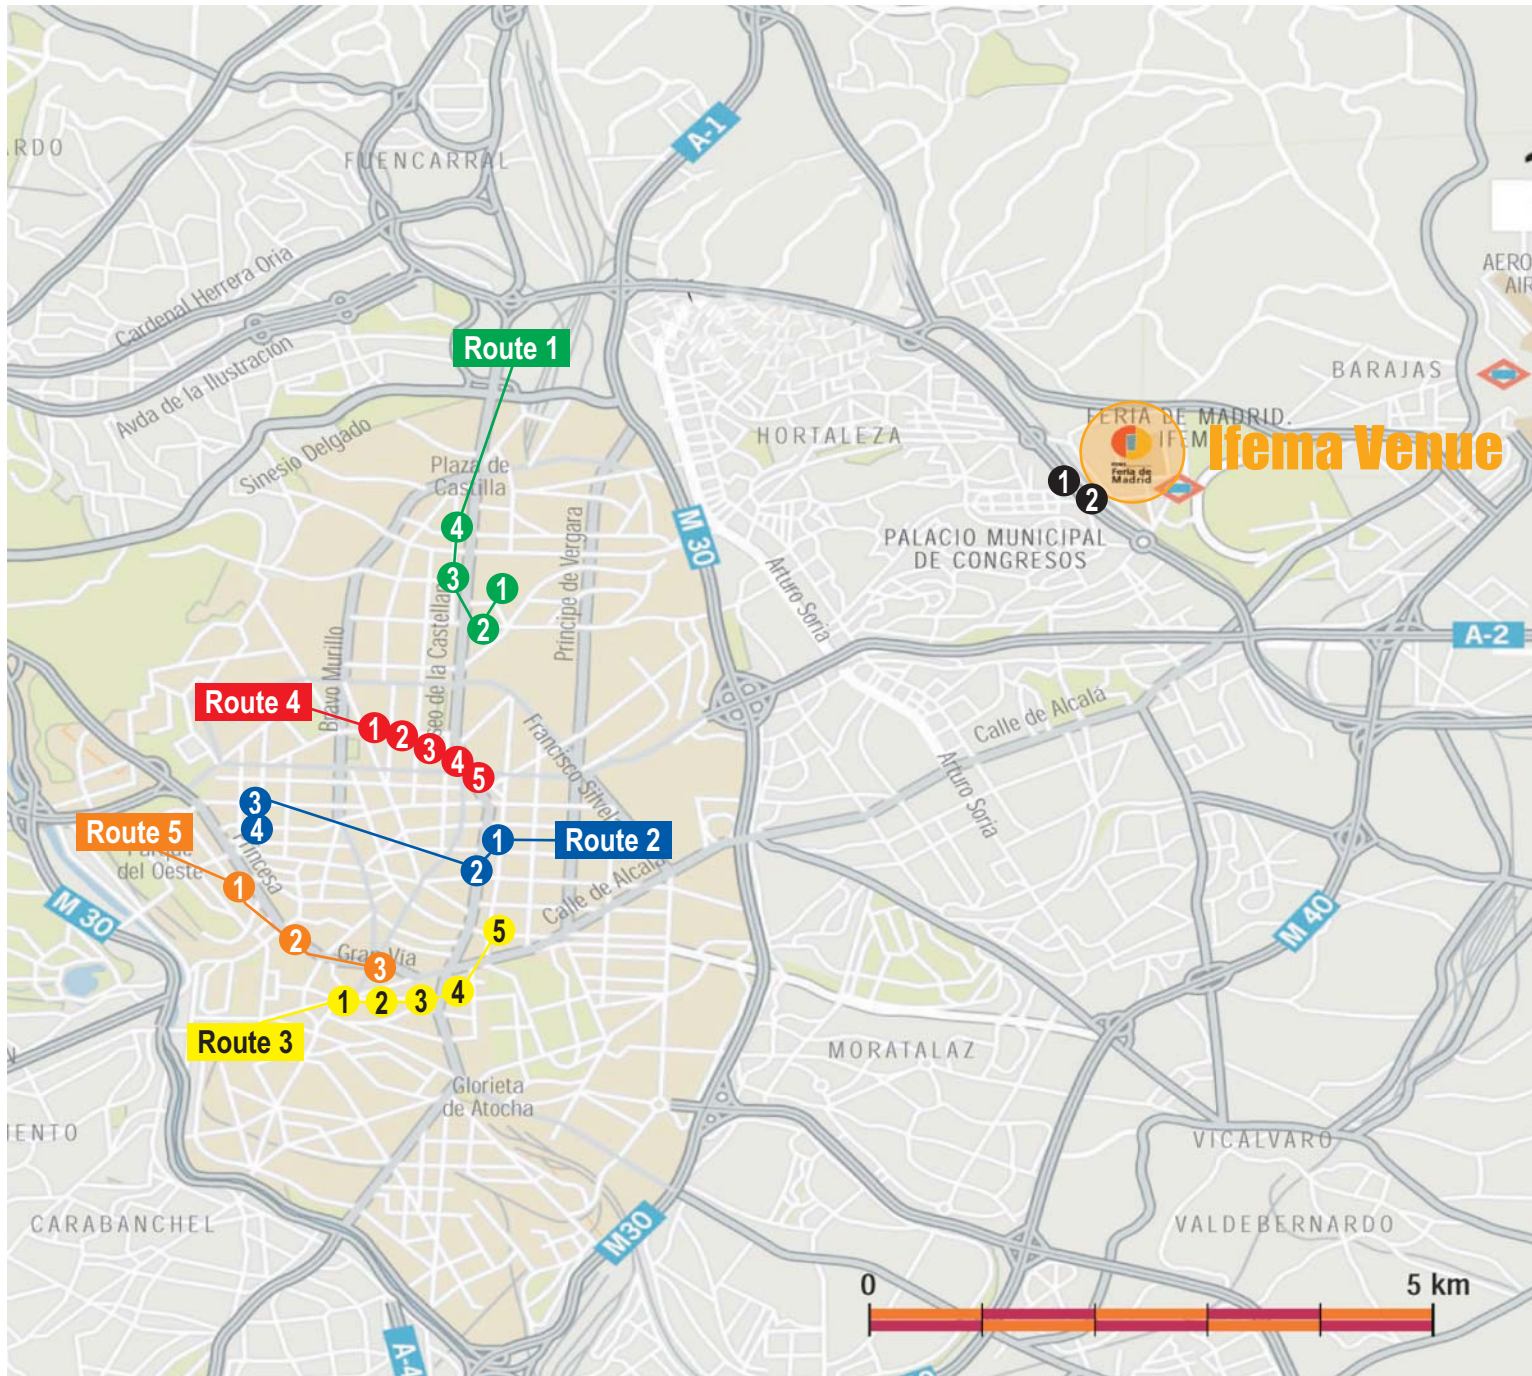

Hotel location & complimentary shuttle bus

Walking distance

- ① Sofitel Campo de las Naciones ****
- ② Novotel Campo de las Naciones ****

Route 1

- ① Hotel NH Eurobuilding **** superior
- ② Hotel AC Aitana ****
- ③ Hotel AC Cuzco ****
- ④ Hotel Meliá Castilla ***** (headquarters hotel)

Route 2

- ① Hotel Gran Meliá Fénix *****
- ② Hotel NH Sanvy ****
- ③ Gran Hotel Conde Duque ****
- ④ Hotel NH Alberto Aguilera ***

Route 3

- ① Hotel Urban ***** DL
- ② Hotel Villa Real *****
- ③ Hotel Westin Palace *****
- ④ Hotel Ritz ***** DL
- ⑤ Hotel Wellington *****

Route 4

- ① Hotel NH Abascal ****
- ② Hotel NH Zurbano ***
- ③ Hotel Hesperia Madrid *****
- ④ Hotel Occidental Miguel Angel *****
- ⑤ Hotel Intercontinental *****

Route 5

- ① Hotel Meliá Madrid Princesa *****
- ② Hotel Emperador ****
- ③ Hotel Catalonia Gaudí ****